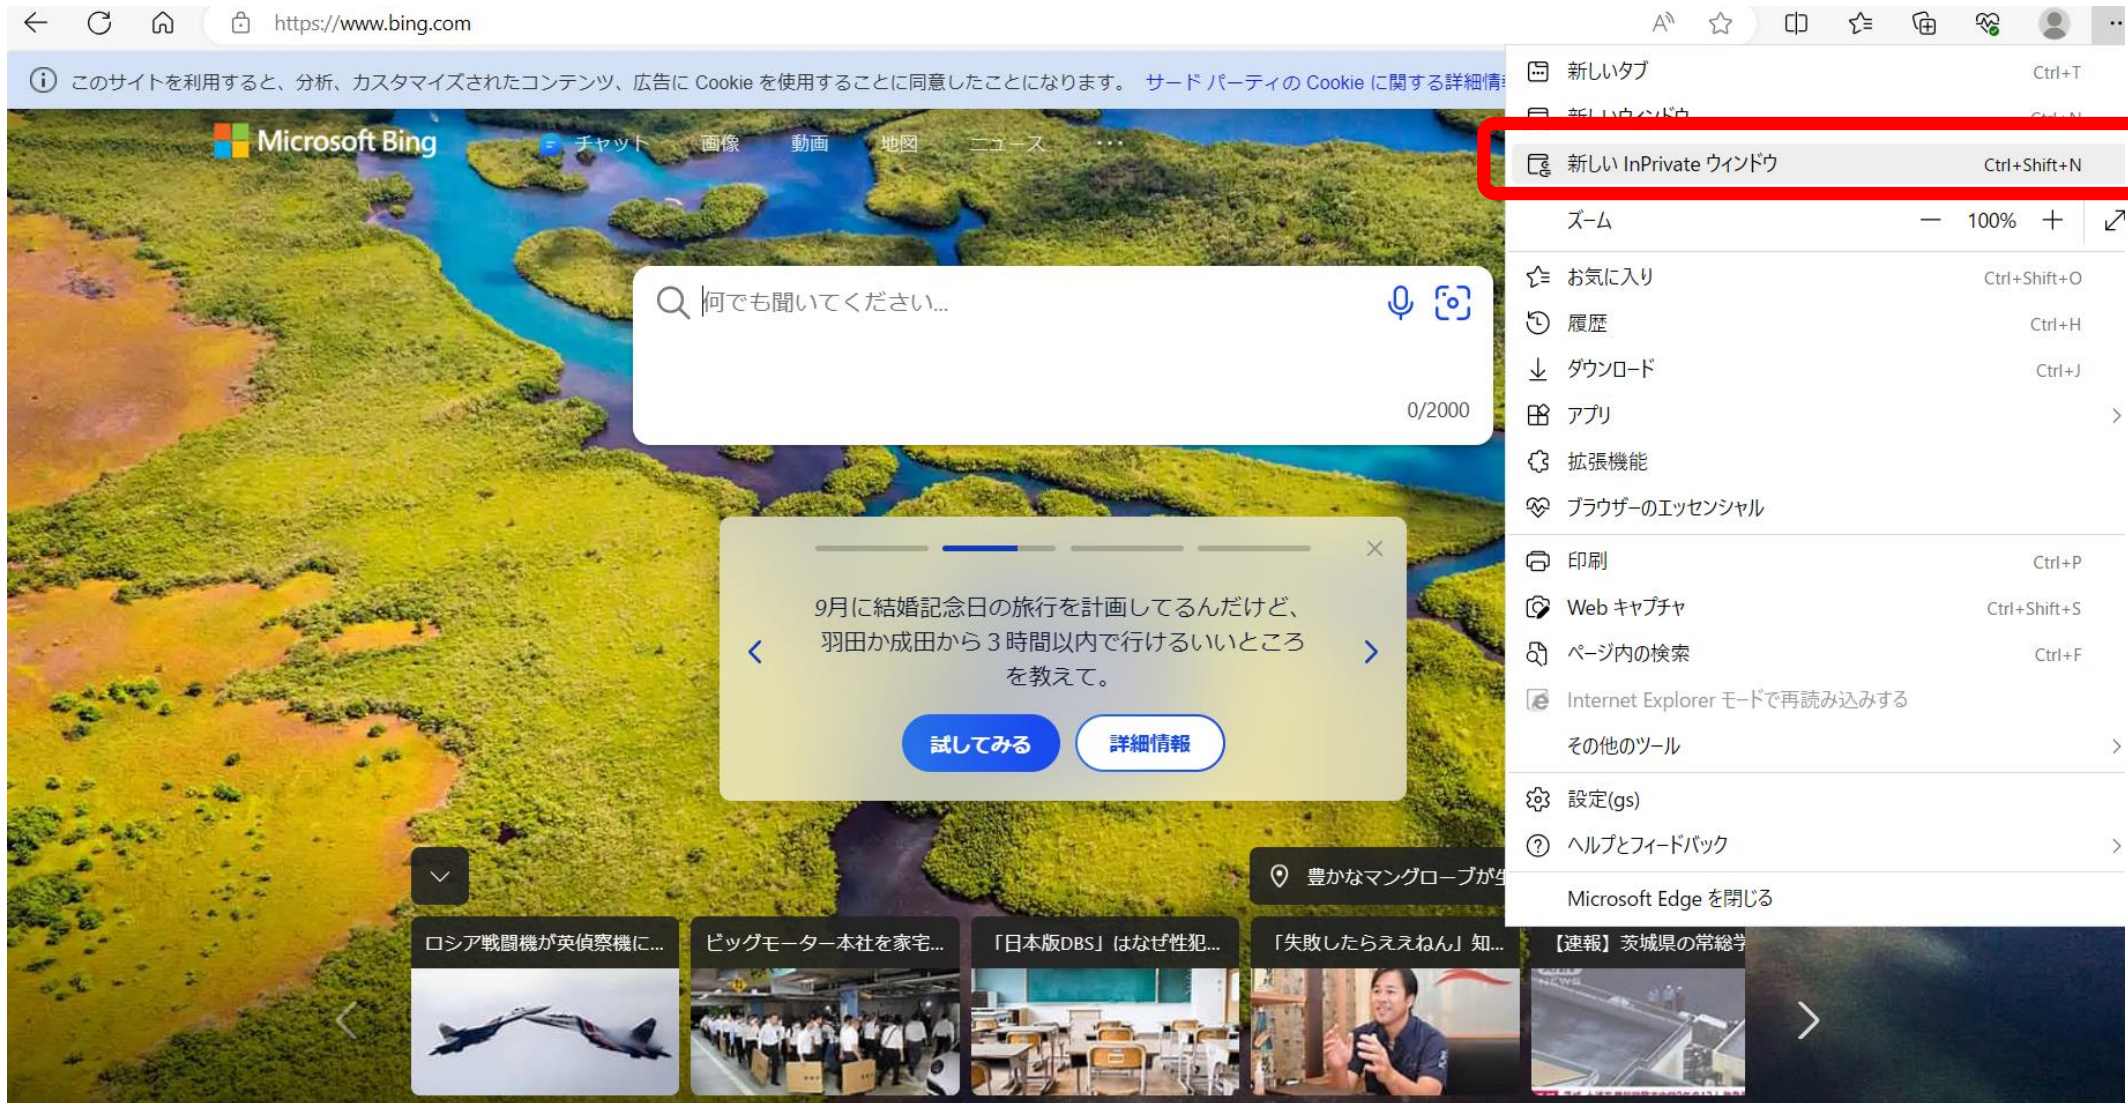

「日本版DBS」はなぜ性犯...

「失敗したらええねん」知...

【速報】茨城県の常総寺

「…」を押します

「新しいInPrivateウィンドウ」を押します

InPrivateブラウズが立ち上がります

検索ワード欄に「ChatGPT」と入力し、
検索します。

「ChatGPT - OpenAI」のページを クリックします

The image shows a screenshot of a web browser displaying search results for 'ChatGPT' on the Bing website. The browser's address bar shows the URL 'https://www.bing.com/search?q=ChatGPT&form=ANSPH1'. The search results are listed below the browser window. A red rectangular box highlights the first search result, which is for 'OpenAI ChatGPT - OpenAI'. The highlighted result includes the OpenAI logo, the URL 'https://openai.com/chatgpt', the title 'ChatGPT - OpenAI', and a snippet of text: 'ウェブ ChatGPT: get instant answers, find creative inspiration, and learn something new. Use ChatGPT for free today.' Below the highlighted result, there are other search results, including 'Introducing ChatGPT' and 'ChatGPT Book for Beginners'. On the right side of the page, there is a '関連キーワード' (Related Keywords) section with a list of search suggestions: 'chatgpt training', 'chatgpt windows', 'chatgpt for google', 'chatgpt definition', 'chatgptとは', 'chatgpt examples', 'chatgpt python', and 'chatgpt ダウンロード方法'. The browser's interface includes navigation buttons (back, forward, home), search, and a private browsing indicator 'InPrivate'.