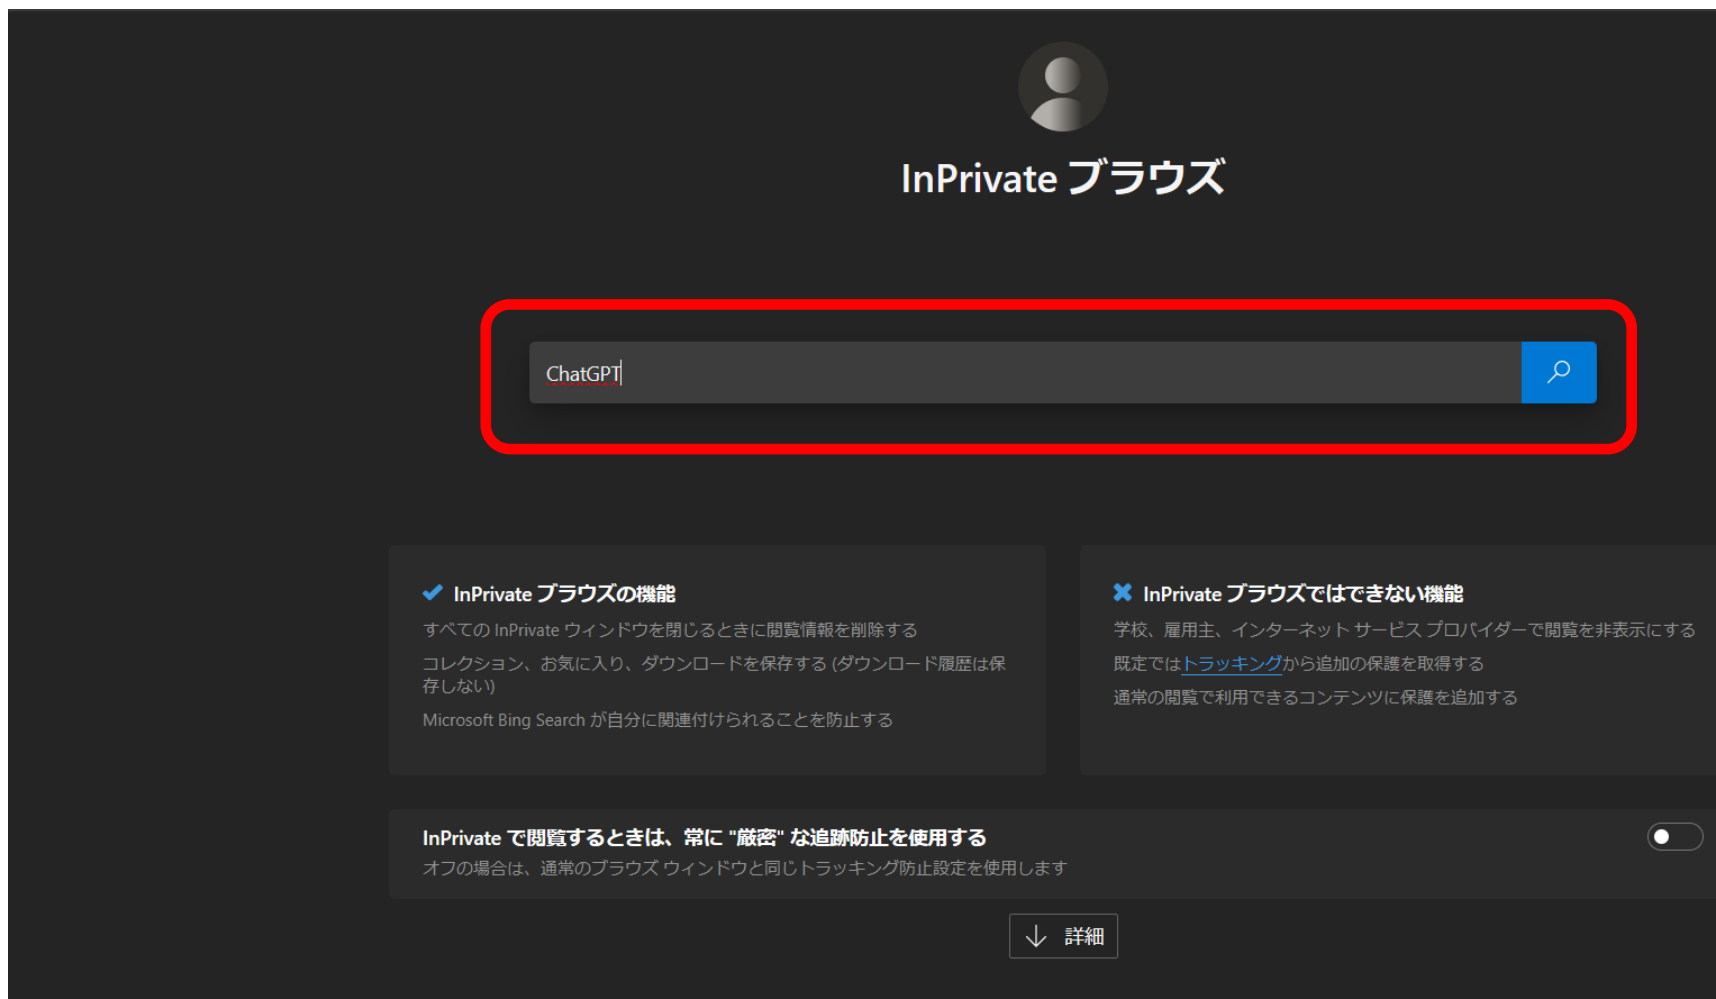

「日本版DBS」はなぜ性犯...

「失敗したらええねん」知...

【速報】茨城県の常総寺

「…」を押します

「新しいInPrivateウィンドウ」を押します

InPrivateブラウズが立ち上がります

検索ワード欄に「ChatGPT」と入力し、
検索します。

「ChatGPT - OpenAI」のページを クリックします

The image shows a screenshot of a web browser displaying search results for 'ChatGPT' on the Bing website. The browser's address bar shows the URL 'https://www.bing.com/search?q=ChatGPT&form=ANSPH1'. The search results are listed below the browser window. A red rectangular box highlights the first search result, which is for 'OpenAI ChatGPT - OpenAI'. The highlighted result includes the OpenAI logo, the URL 'https://openai.com/chatgpt', the title 'ChatGPT - OpenAI', and a snippet of text: 'ウェブ ChatGPT: get instant answers, find creative inspiration, and learn something new. Use ChatGPT for free today.' Below the highlighted result, there are other search results, including 'Introducing ChatGPT' and 'ChatGPT Book for Beginners'. On the right side of the page, there is a '関連キーワード' (Related Keywords) section with a list of search suggestions: 'chatgpt training', 'chatgpt windows', 'chatgpt for google', 'chatgpt definition', 'chatgptとは', 'chatgpt examples', 'chatgpt python', and 'chatgpt ダウンロード方法'. The browser's interface includes navigation buttons (back, forward, home), search, and a private browsing indicator 'InPrivate'.